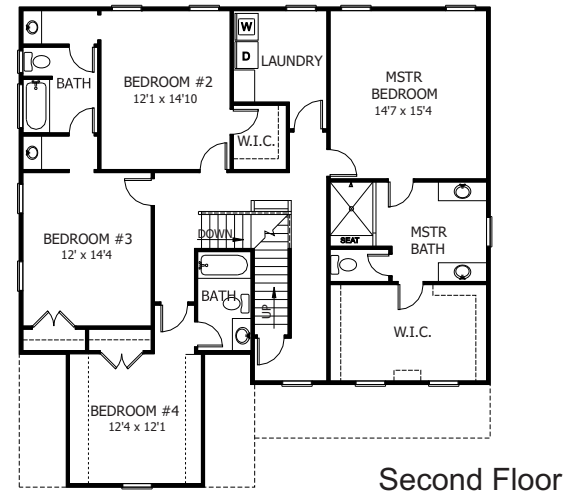

# Southwood<sup>3001</sup>

5 Bedroom Home with 4 Full Baths,  
& Unfinished 3rd Floor

Floor plans may vary from artist's representation, some items are optional and are available at additional costs.

[www.rwbuilder.com](http://www.rwbuilder.com)

Approx. Sq. Footage	
1351	1st Floor
1650	2nd Floor
=====	
3,001	Total Sq. Ft.
642	Unfin.3rd Floor

*Ray A Williams*  
CUSTOM HOME BUILDER