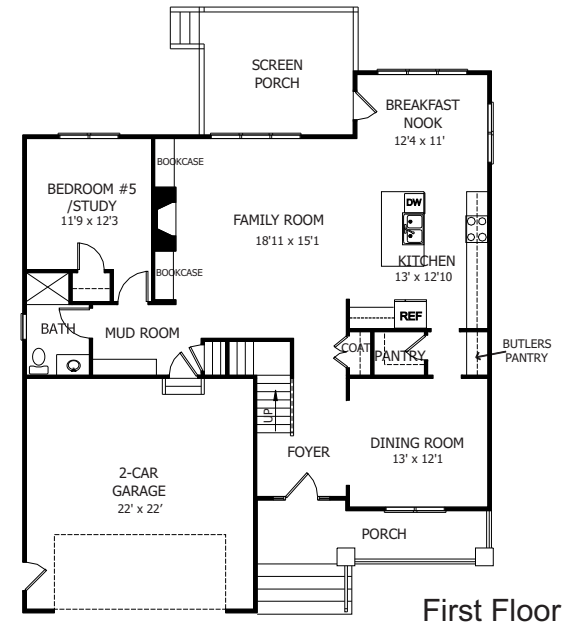

# Southwood<sup>3001</sup>

5 Bedroom Home with 4 Full Baths,  
& Unfinished 3rd Floor

Floor plans may vary from artist's representation, some items are optional and are available at additional costs.

[www.rwbuilder.com](http://www.rwbuilder.com)

Approx. Sq. Footage	
1351	1st Floor
1650	2nd Floor
=====	
3,001	Total Sq. Ft.
642	Unfin.3rd Floor

*Ray A Williams*  
CUSTOM HOME BUILDER