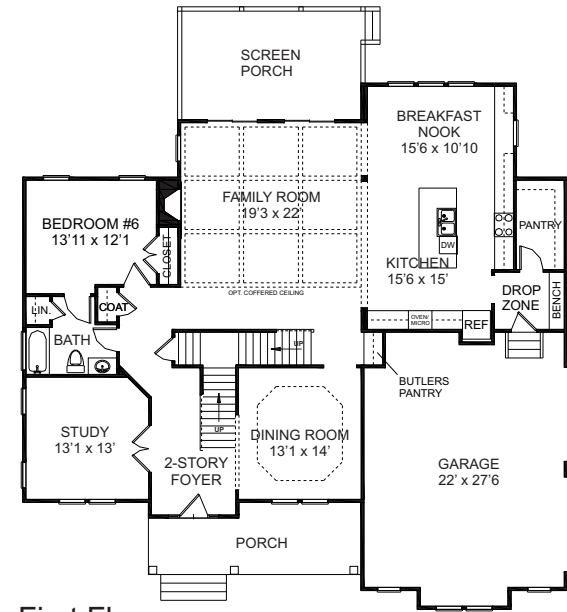

# Homestead

4034

6 Bedrooms includes 1st floor Bedroom and 5 Baths.

First Floor

Second Floor

Floor plans may vary from artist's representation, some items are optional and are available at additional costs.

[www.rwbuilder.com](http://www.rwbuilder.com)

Approx. Sq. Footage

1931 1st Floor  
 2103 2nd Floor  
 -----  
 4,034 Total Sq. Ft.

*Ray A Williams*  
 CUSTOM HOME BUILDER