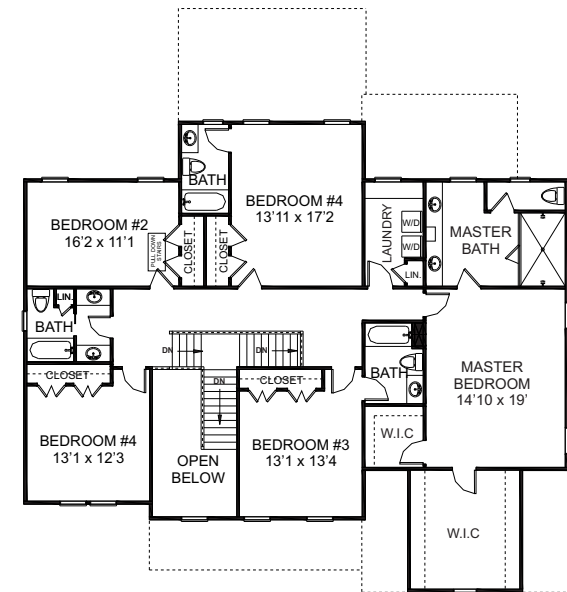

# Homestead

4034

6 Bedrooms includes 1st floor Bedroom and 5 Baths.

First Floor

Second Floor

Floor plans may vary from artist's representation, some items are optional and are available at additional costs.

[www.rwbuilder.com](http://www.rwbuilder.com)

Approx. Sq. Footage

1931 1st Floor  
 2103 2nd Floor  
 -----  
 4,034 Total Sq. Ft.

*Ray A Williams*  
 CUSTOM HOME BUILDER