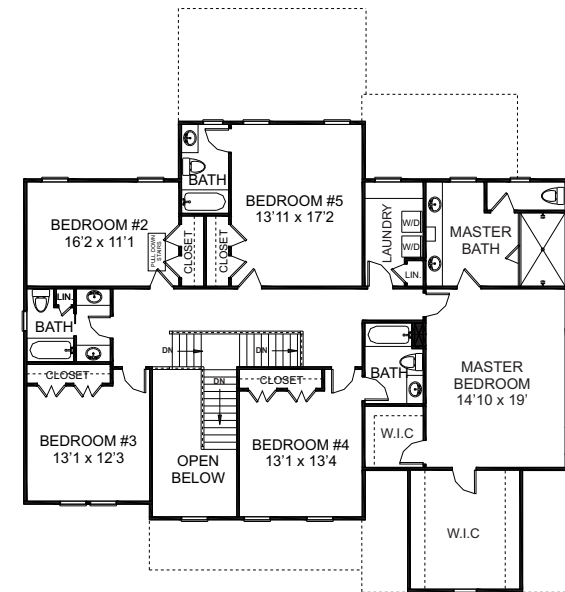

Homestead

4034

6 Bedrooms includes 1st floor Bedroom and 5 Baths.

First Floor

Second Floor

Floor plans may vary from artist's representation, some items are optional and are available at additional costs.

www.rwbuilder.com

Approx. Sq. Footage

1931 1st Floor
 2103 2nd Floor

 4,034 Total Sq. Ft.

Ray A Williams
 CUSTOM HOME BUILDER