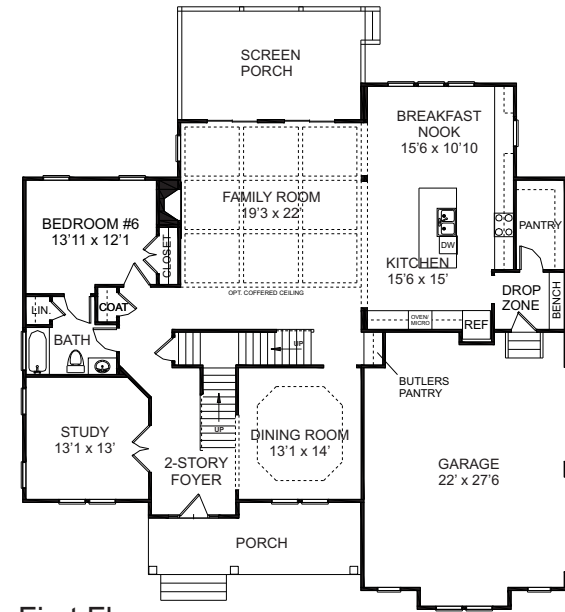

Homestead

4034

6 Bedrooms includes 1st floor Bedroom and 5 Baths.

First Floor

Second Floor

Floor plans may vary from artist's representation, some items are optional and are available at additional costs.

www.rwbuilder.com

Approx. Sq. Footage

1931 1st Floor
 2103 2nd Floor

 4,034 Total Sq. Ft.

Ray A Williams
 CUSTOM HOME BUILDER