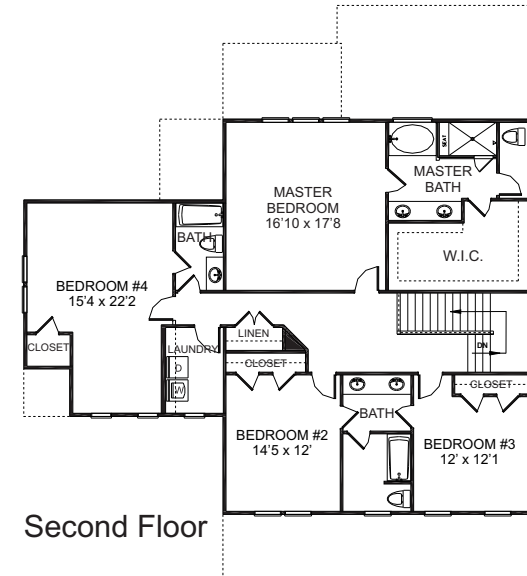

# Farmington

3322

5 Bedroom Home with 4 Full Baths.

Floor plans may vary from artist's representation, some items are optional and are available at additional costs.

[www.rwbuilder.com](http://www.rwbuilder.com)

Approx. Sq. Footage
1512 1st Floor
1810 2nd Floor
=====
3,322 Total Sq. Ft.

*Ray A Williams*  
CUSTOM HOME BUILDER