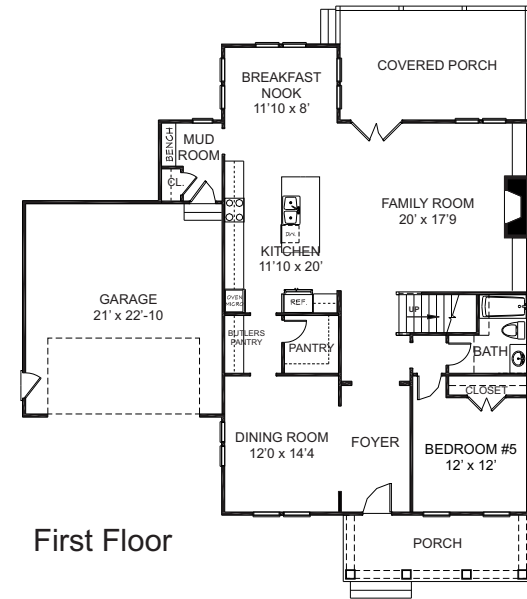

# Farmington

3322

5 Bedroom Home with 4 Full Baths.

Floor plans may vary from artist's representation, some items are optional and are available at additional costs.

[www.rwbuilder.com](http://www.rwbuilder.com)

Approx. Sq. Footage
1512 1st Floor
1810 2nd Floor
=====
3,322 Total Sq. Ft.

*Ray A Williams*  
CUSTOM HOME BUILDER