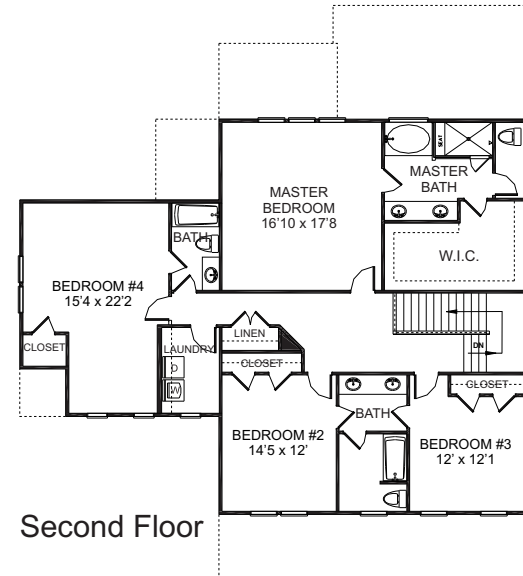

Farmington

3322

5 Bedroom Home with 4 Full Baths.

Floor plans may vary from artist's representation, some items are optional and are available at additional costs.

www.rwbuilder.com

Approx. Sq. Footage
1512 1st Floor
1810 2nd Floor
=====
3,322 Total Sq. Ft.