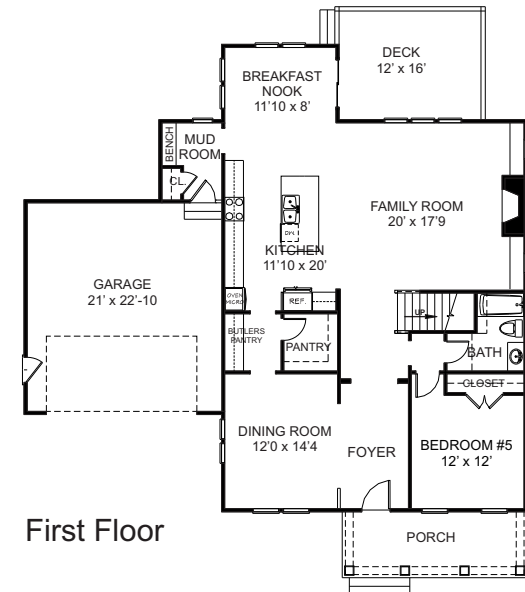

Farmington

3322

5 Bedroom Home with 4 Full Baths.

Floor plans may vary from artist's representation, some items are optional and are available at additional costs.

www.rwbuilder.com

Approx. Sq. Footage
1512 1st Floor
1810 2nd Floor
=====
3,322 Total Sq. Ft.