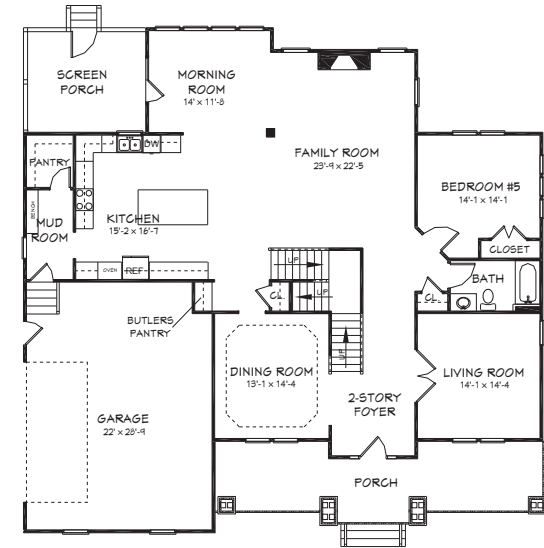

Summerfield 5184

A 5 bedroom with 5 bath home with Rec Room and 3rd Floor Flex Room.

First Floor

Second Floor

Third Floor

Approx. Sq. Footage
2084 1st Floor
2439 2nd Floor
661 3rd Floor
=====
5,184 Total Sq. Ft.

Floor plans may vary from artist's representation, some items are optional and are available at additional costs.
www.rayawmshomes.com

Ray A Williams
 CUSTOM HOME BUILDER