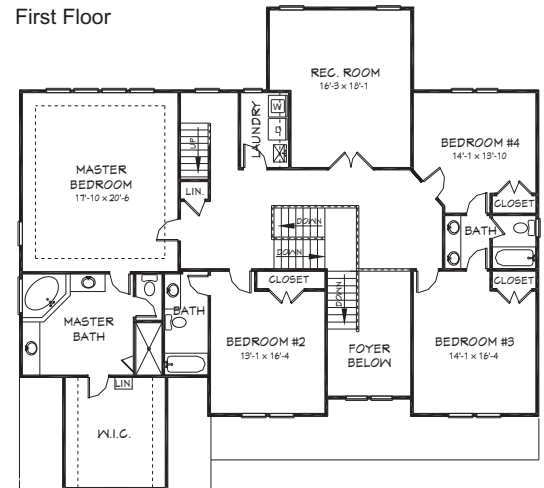

Summerfield 5184

A 5 bedroom with 5 bath home with Rec Room and 3rd Floor Flex Room.

First Floor

Second Floor

Third Floor

Approx. Sq. Footage
2084 1st Floor
2439 2nd Floor
661 3rd Floor
=====
5,184 Total Sq. Ft.

Floor plans may vary from artist's representation, some items are optional and are available at additional costs.
www.rayawmshomes.com

Ray A Williams
 CUSTOM HOME BUILDER