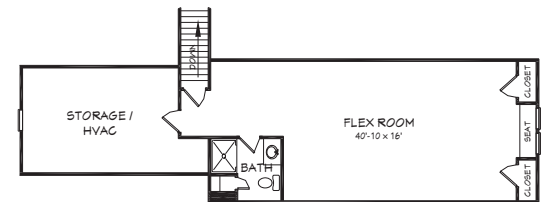

Summerfield 5184

A 5 bedroom with 5 bath home with Rec Room and 3rd Floor Flex Room.

First Floor

Second Floor

Third Floor

Approx. Sq. Footage
2084 1st Floor
2439 2nd Floor
661 3rd Floor
=====
5,184 Total Sq. Ft.

Floor plans may vary from artist's representation, some items are optional and are available at additional costs.
www.rayawmshomes.com

Ray A Williams
 CUSTOM HOME BUILDER