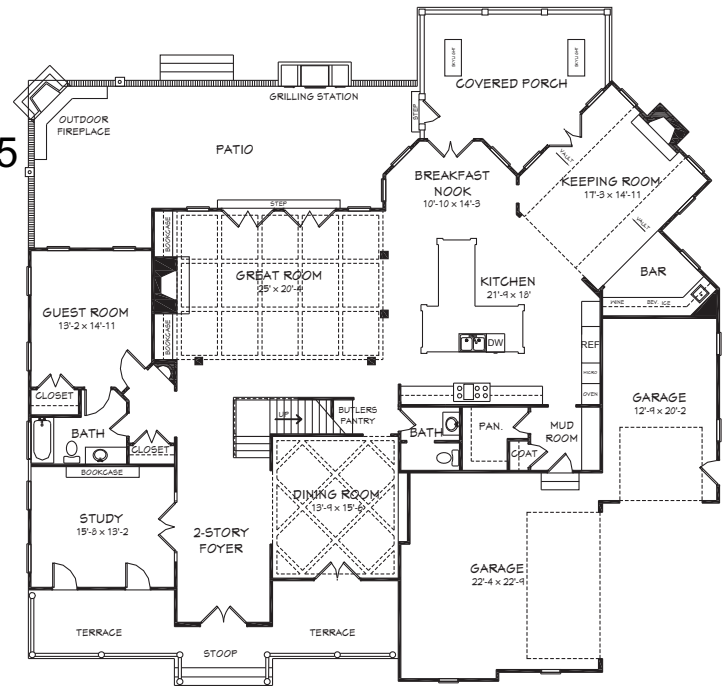

Chateau Lafayette 5355

5 Bedroom Home with 4.5 Bath Home with Kepping Room, Large Kitchen, Master Closets and a Master Sitting Area .

First Floor

Second Floor

Floor plans may vary from artist's representation, some items are optional and are available at additional costs.

www.rwbuilder.com

Approx. Sq. Footage
2730 1st Floor
2625 2nd Floor
=====
5,355 Total Sq. Ft.