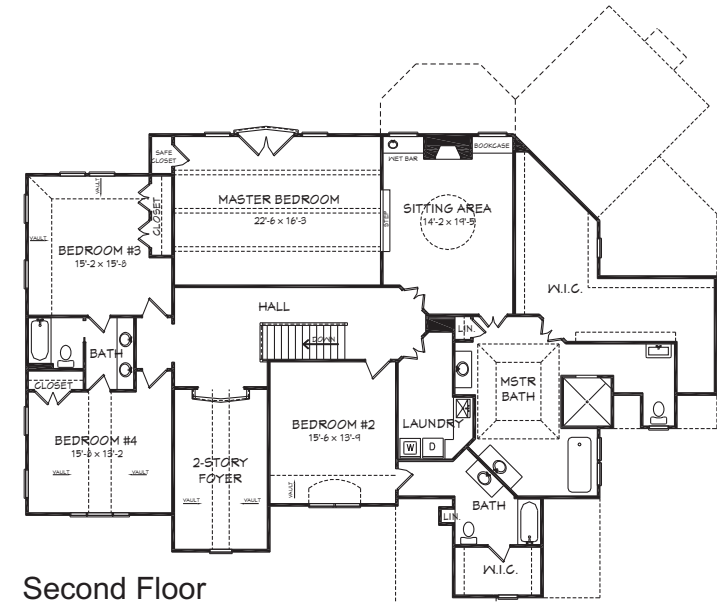

Chateau Lafayette 5355

5 Bedroom Home with 4.5 Bath Home with Kepping Room, Large Kitchen, Master Closets and a Master Sitting Area .

First Floor

Second Floor

Floor plans may vary from artist's representation, some items are optional and are available at additional costs.

www.rwbuilder.com

Approx. Sq. Footage
2730 1st Floor
2625 2nd Floor
=====
5,355 Total Sq. Ft.