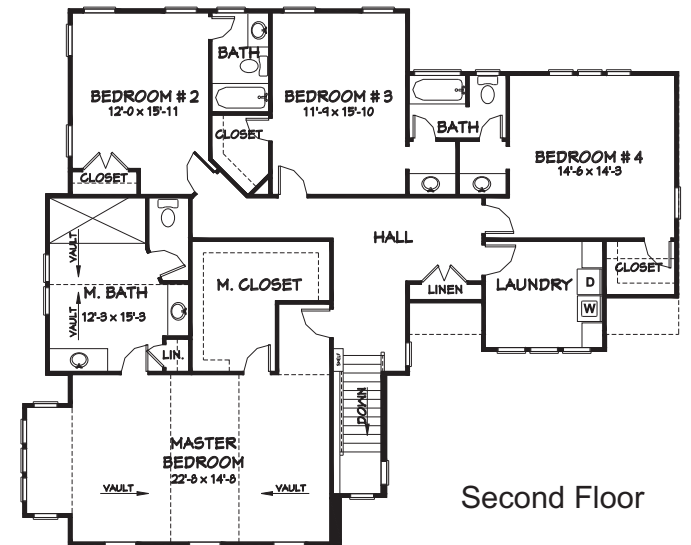

Walnut Cottage

3794

5 Bedroom Home with 4.5 Baths Home.

First Floor

Second Floor

Floor plans may vary from artist's representation, some items are optional and are available at additional costs.

www.rwbuilder.com

Approx. Sq. Footage
1824 1st Floor
1970 2nd Floor
=====
3,794 Total Sq. Ft.

Ray A Williams
CUSTOM HOME BUILDER