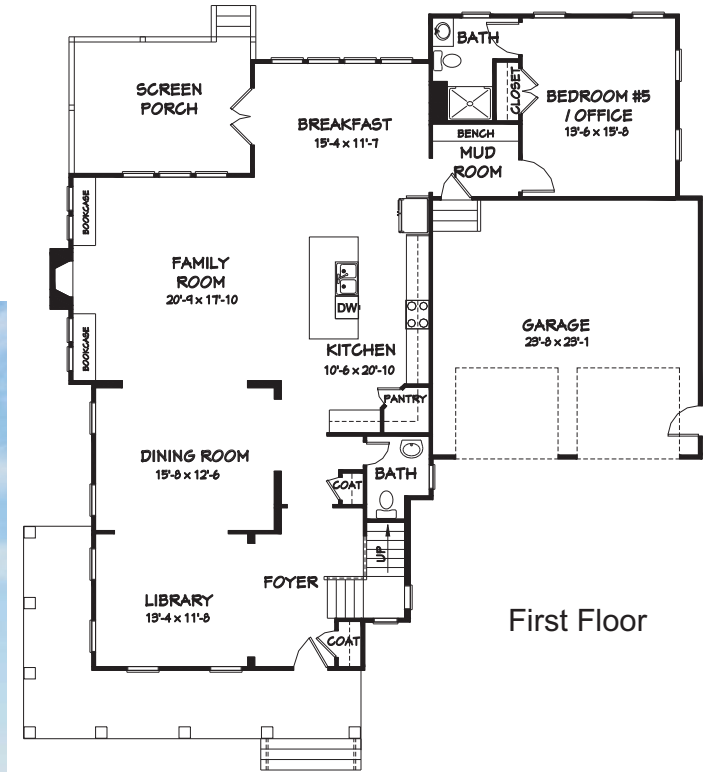

Walnut Cottage

3794

5 Bedroom Home with 4.5 Baths Home.

First Floor

Second Floor

Floor plans may vary from artist's representation, some items are optional and are available at additional costs.

www.rwbuilder.com

Approx. Sq. Footage
1824 1st Floor
1970 2nd Floor
=====
3,794 Total Sq. Ft.

Ray A Williams
CUSTOM HOME BUILDER