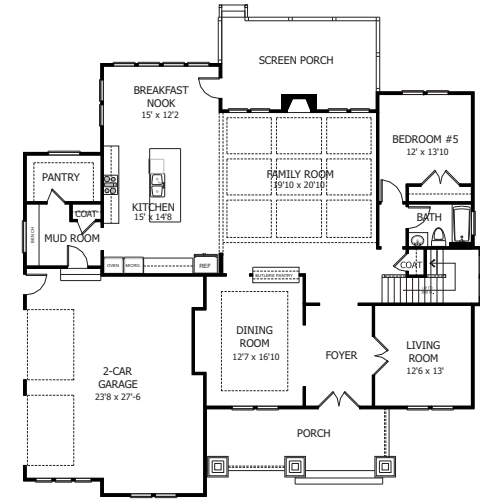

Rosemore Place 5282

5 Bedroom Home with 5 Full Baths, Rec. Room and Flex Room on 3rd Floor.

First Floor

Second Floor

Third Floor

Approx. Sq. Footage
1943 1st Floor
2405 2nd Floor
934 3rd Floor
=====
5,282 Total Sq. Ft.

Floor plans may vary from artist's representation, some items are optional and are available at additional costs.

www.rwbuilder.com