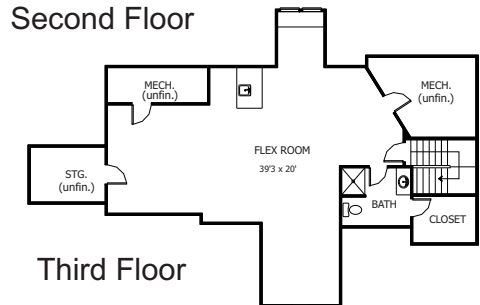

Rosemore Place 5282

5 Bedroom Home with 5 Full Baths, Rec. Room and Flex Room on 3rd Floor.

First Floor

Second Floor

Third Floor

Approx. Sq. Footage
1943 1st Floor
2405 2nd Floor
934 3rd Floor
=====
5,282 Total Sq. Ft.

Floor plans may vary from artist's representation, some items are optional and are available at additional costs.

www.rwbuilder.com