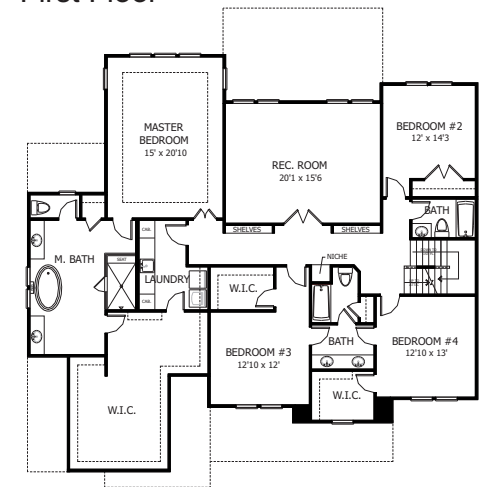

Rosemore Place 5282

5 Bedroom Home with 5 Full Baths, Rec. Room and Flex Room on 3rd Floor.

First Floor

Second Floor

Third Floor

Approx. Sq. Footage
1943 1st Floor
2405 2nd Floor
934 3rd Floor
=====
5,282 Total Sq. Ft.

Floor plans may vary from artist's representation, some items are optional and are available at additional costs.

www.rwbuilder.com