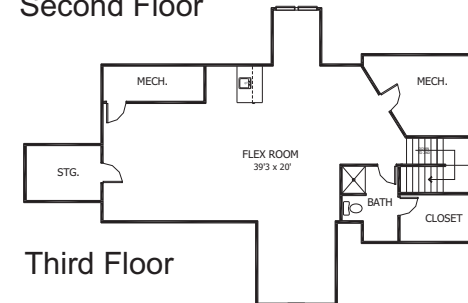

# Rosemore Place <sup>5277</sup>

5 Bedroom Home with 5 Full Baths, Rec. Room and Flex Room on 3rd Floor.

First Floor

Second Floor

Third Floor

Approx. Sq. Footage
1929 1st Floor
2328 2nd Floor
1022 3rd Floor
=====
5,277 Total Sq. Ft.

Floor plans may vary from artist's representation, some items are optional and are available at additional costs.

[www.rwbuilder.com](http://www.rwbuilder.com)