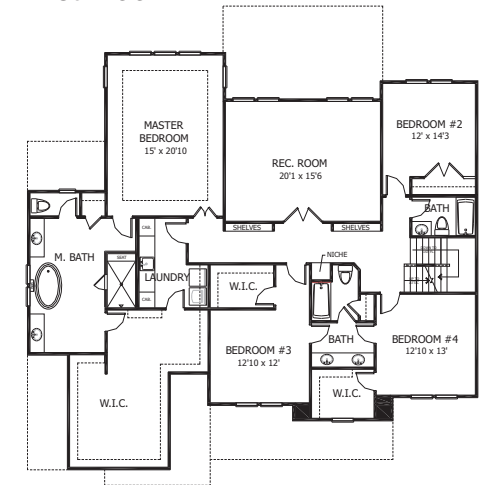

# Rosemore Place <sup>5277</sup>

5 Bedroom Home with 5 Full Baths, Rec. Room and Flex Room on 3rd Floor.

First Floor

Second Floor

Third Floor

Approx. Sq. Footage
1929 1st Floor
2328 2nd Floor
1022 3rd Floor
=====
5,277 Total Sq. Ft.

Floor plans may vary from artist's representation, some items are optional and are available at additional costs.

[www.rwbuilder.com](http://www.rwbuilder.com)