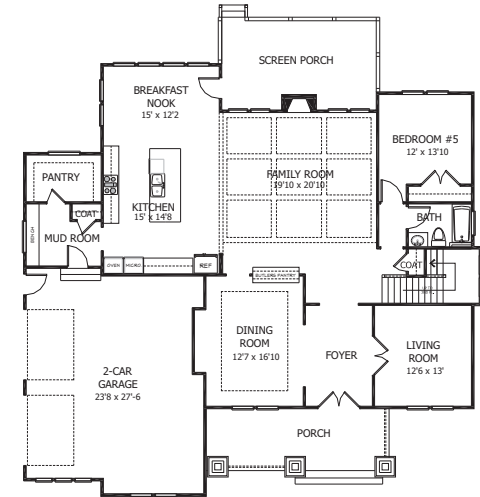

# Rosemore Place <sup>5277</sup>

5 Bedroom Home with 5 Full Baths, Rec. Room and Flex Room on 3rd Floor.

First Floor

Second Floor

Third Floor

Approx. Sq. Footage
1929 1st Floor
2328 2nd Floor
1022 3rd Floor
=====
5,277 Total Sq. Ft.

Floor plans may vary from artist's representation, some items are optional and are available at additional costs.

[www.rwbuilder.com](http://www.rwbuilder.com)