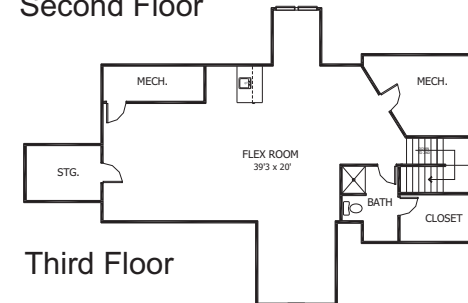

Rosemore Place ⁵²⁷⁷

5 Bedroom Home with 5 Full Baths, Rec. Room and Flex Room on 3rd Floor.

First Floor

Second Floor

Third Floor

| |
|---------------------|
| Approx. Sq. Footage |
| 1929 1st Floor |
| 2328 2nd Floor |
| 1022 3rd Floor |
| ===== |
| 5,277 Total Sq. Ft. |

Floor plans may vary from artist's representation, some items are optional and are available at additional costs.

www.rwbuilder.com

Ray A Williams
CUSTOM HOME BUILDER