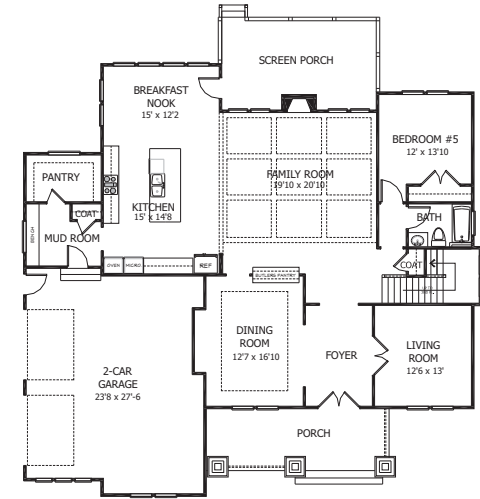

Rosemore Place ⁵²⁷⁷

5 Bedroom Home with 5 Full Baths, Rec. Room and Flex Room on 3rd Floor.

First Floor

Second Floor

Third Floor

| |
|---------------------|
| Approx. Sq. Footage |
| 1929 1st Floor |
| 2328 2nd Floor |
| 1022 3rd Floor |
| ===== |
| 5,277 Total Sq. Ft. |

Floor plans may vary from artist's representation, some items are optional and are available at additional costs.

www.rwbuilder.com

Ray A Williams
CUSTOM HOME BUILDER