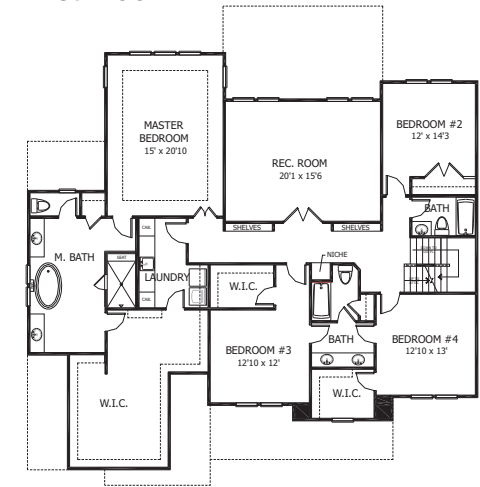

Rosemore Place ⁵²⁷⁷

5 Bedroom Home with 5 Full Baths, Rec. Room and Flex Room on 3rd Floor.

First Floor

Second Floor

Third Floor

| |
|---------------------|
| Approx. Sq. Footage |
| 1929 1st Floor |
| 2328 2nd Floor |
| 1022 3rd Floor |
| ===== |
| 5,277 Total Sq. Ft. |

Floor plans may vary from artist's representation, some items are optional and are available at additional costs.

www.rwbuilder.com

Ray A Williams
CUSTOM HOME BUILDER