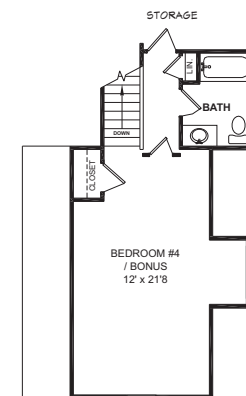

Hamlen 2562

4 Bedroom Home with 2 Bath Home.

First Floor

Opt. Bath

Second Floor

Floor plans may vary from artist's representation, some items are optional and are available at additional costs.

www.rwbuilder.com

Approx. Sq. Footage	
2261	1st Floor
301	2nd Floor
=====	
2,562	Total Sq. Ft.
89	Opt. 2nd Floor Bath

Ray A Williams
CUSTOM HOME BUILDER