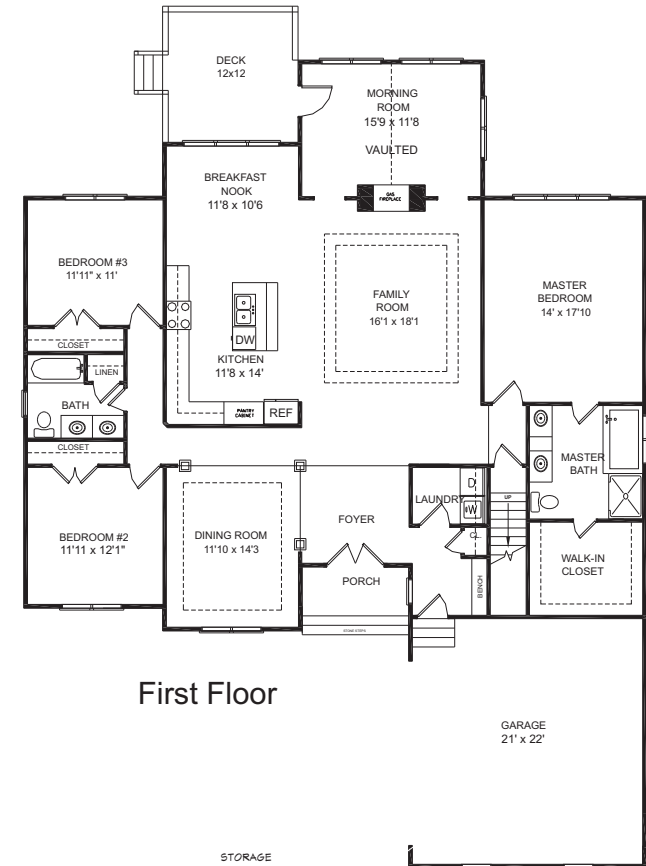

Hamlen 2562

4 Bedroom Home with 2 Bath Home.

First Floor

Opt. Bath

Second Floor

Floor plans may vary from artist's representation, some items are optional and are available at additional costs.

www.rwbuilder.com

Approx. Sq. Footage	
2261	1st Floor
301	2nd Floor
=====	
2,562	Total Sq. Ft.
89	Opt. 2nd Floor Bath

Ray A Williams
CUSTOM HOME BUILDER