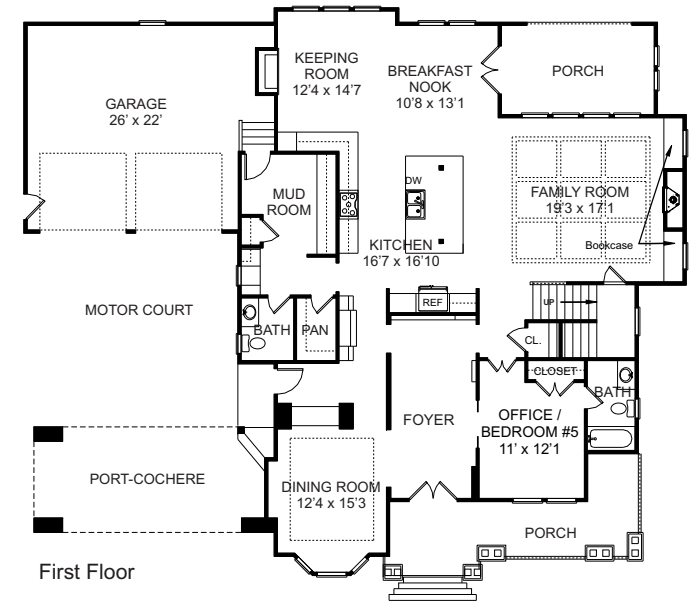

Southcrest Manor

4727

5 Bedroom Home with 4.5 Baths with Large Bonus Room an Unfinished 3rd Floor.

Floor plans may vary from artist's representation, some items are optional and are available at additional costs.

www.rwbuilder.com

Approx. Sq. Footage
2017 1st Floor
2710 2nd Floor
=====
4,727 Total Sq. Ft.
627 Unfin.3rd Floor

Ray A Williams
CUSTOM HOME BUILDER