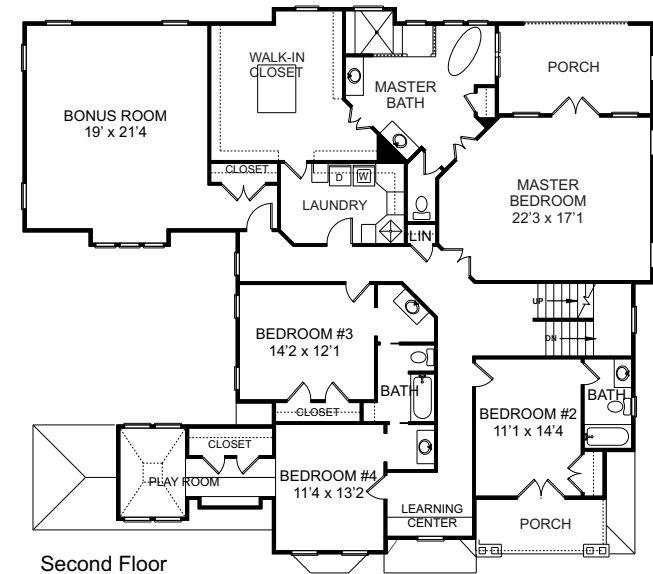

Southcrest Manor

4727

5 Bedroom Home with 4.5 Baths with Large Bonus Room an Unfinished 3rd Floor.

Floor plans may vary from artist's representation, some items are optional and are available at additional costs.

www.rwbuilder.com

Approx. Sq. Footage
2017 1st Floor
2710 2nd Floor
=====
4,727 Total Sq. Ft.
627 Unfin.3rd Floor

Ray A Williams
CUSTOM HOME BUILDER